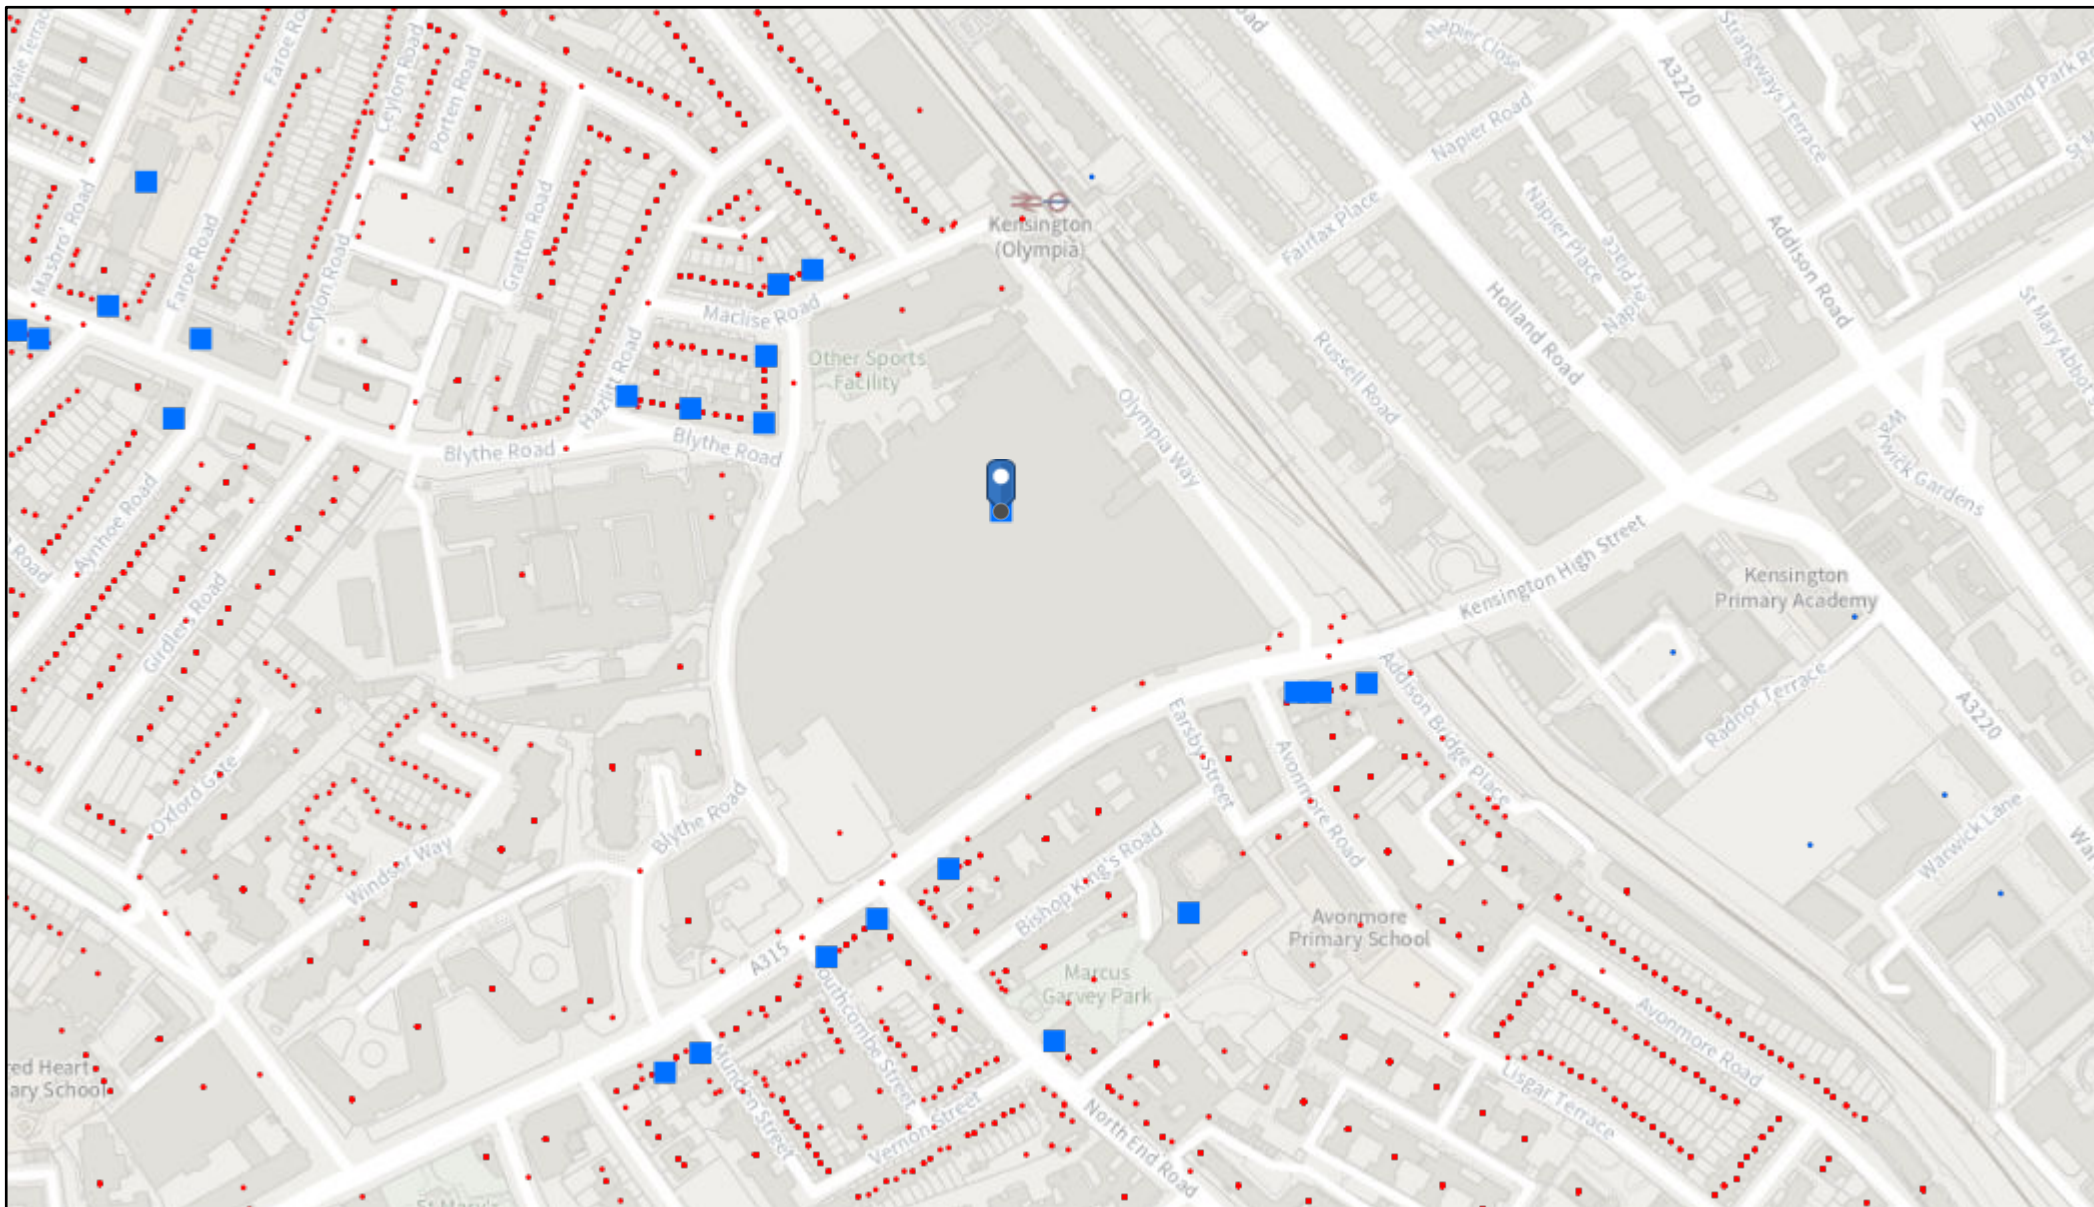

eGIS Web Map

25/03/2024, 08:35:39

1. Licensing Points
   - Within Borough
   - Out of Borough
2. Property Gazetteer